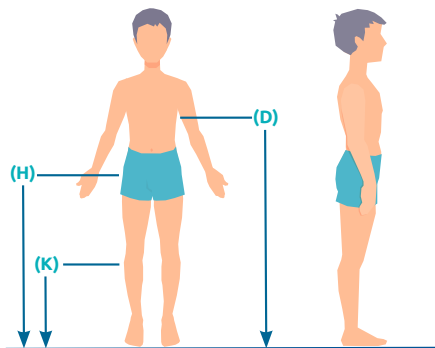

## 1 SKY Sizes

HEIGHT	(D) Floor to Axilla
	(K) Floor to knee
	(H) Floor to Mid Hip

SIZE 1		SIZE 2		SIZE 3	
Max weight: 100 pounds		Max weight: 160 pounds		Max weight: 160 pounds	
Minimum	Maximum	Minimum	Maximum	Minimum	Maximum
20"	32"	27"	41"	34"	48"
4"	12"	4"	16"	4"	20"
15"	25"	19.5"	31"	25.5"	38"