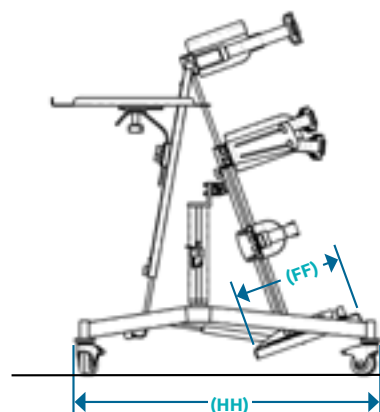

### Hip support

- Height adjustment Size 1 (10")  
Size 2 (11.5")  
Size 3 (12.5")
- Width adjustment (4")
- Depth adjustment Size 1 (4.25")  
Size 2 (5.25")  
Size 3 (6.25")

### Knee support

- Height adjustment Size 1 (8")  
Size 2 (12")  
Size 3 (16")
- Width adjustment (1.8125")
- Front and rear adjustment (2")

## 6 SKY Dimensions

The SKY includes frame tilt, Tray, Thoracic support, hip support, knee support, foot holder, foot glide and mechanical tilt system.

	SIZE 1	SIZE 2	SIZE 3
(AA) Base width	20"	24"	24"
(BB) Base length	30"	36"	36"
(CC) Tray width	20"	24"	24"
(DD) Tray length	16"	20"	20"
(EE) Foot plate width	14"	18"	18"
(FF) Foot plate length	12"	14"	14"
(GG) Overall width	22.5"	26.5"	26.5"
(HH) Overall length	32.5"	38.5"	38.5"