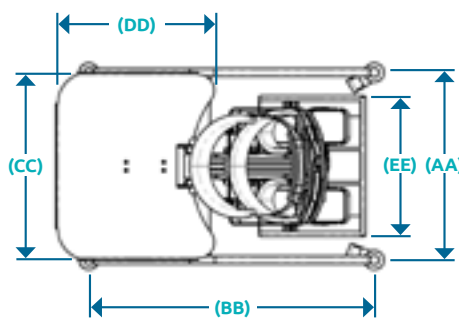

6 SKY Dimensions