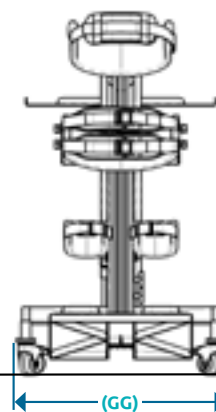

### Foot Holder

- Moveable using hook-and-loop strip

## 6 SKY Dimensions

The SKY includes frame tilt, Tray, Thoracic support, hip support, knee support, foot holder, foot glide and mechanical tilt system.

	SIZE 1	SIZE 2	SIZE 3
(AA) Base width	20"	24"	24"
(BB) Base length	30"	36"	36"
(CC) Tray width	20"	24"	24"
(DD) Tray length	16"	20"	20"
(EE) Foot plate width	14"	18"	18"
(FF) Foot plate length	12"	14"	14"
(GG) Overall width	22.5"	26.5"	26.5"
(HH) Overall length	32.5"	38.5"	38.5"